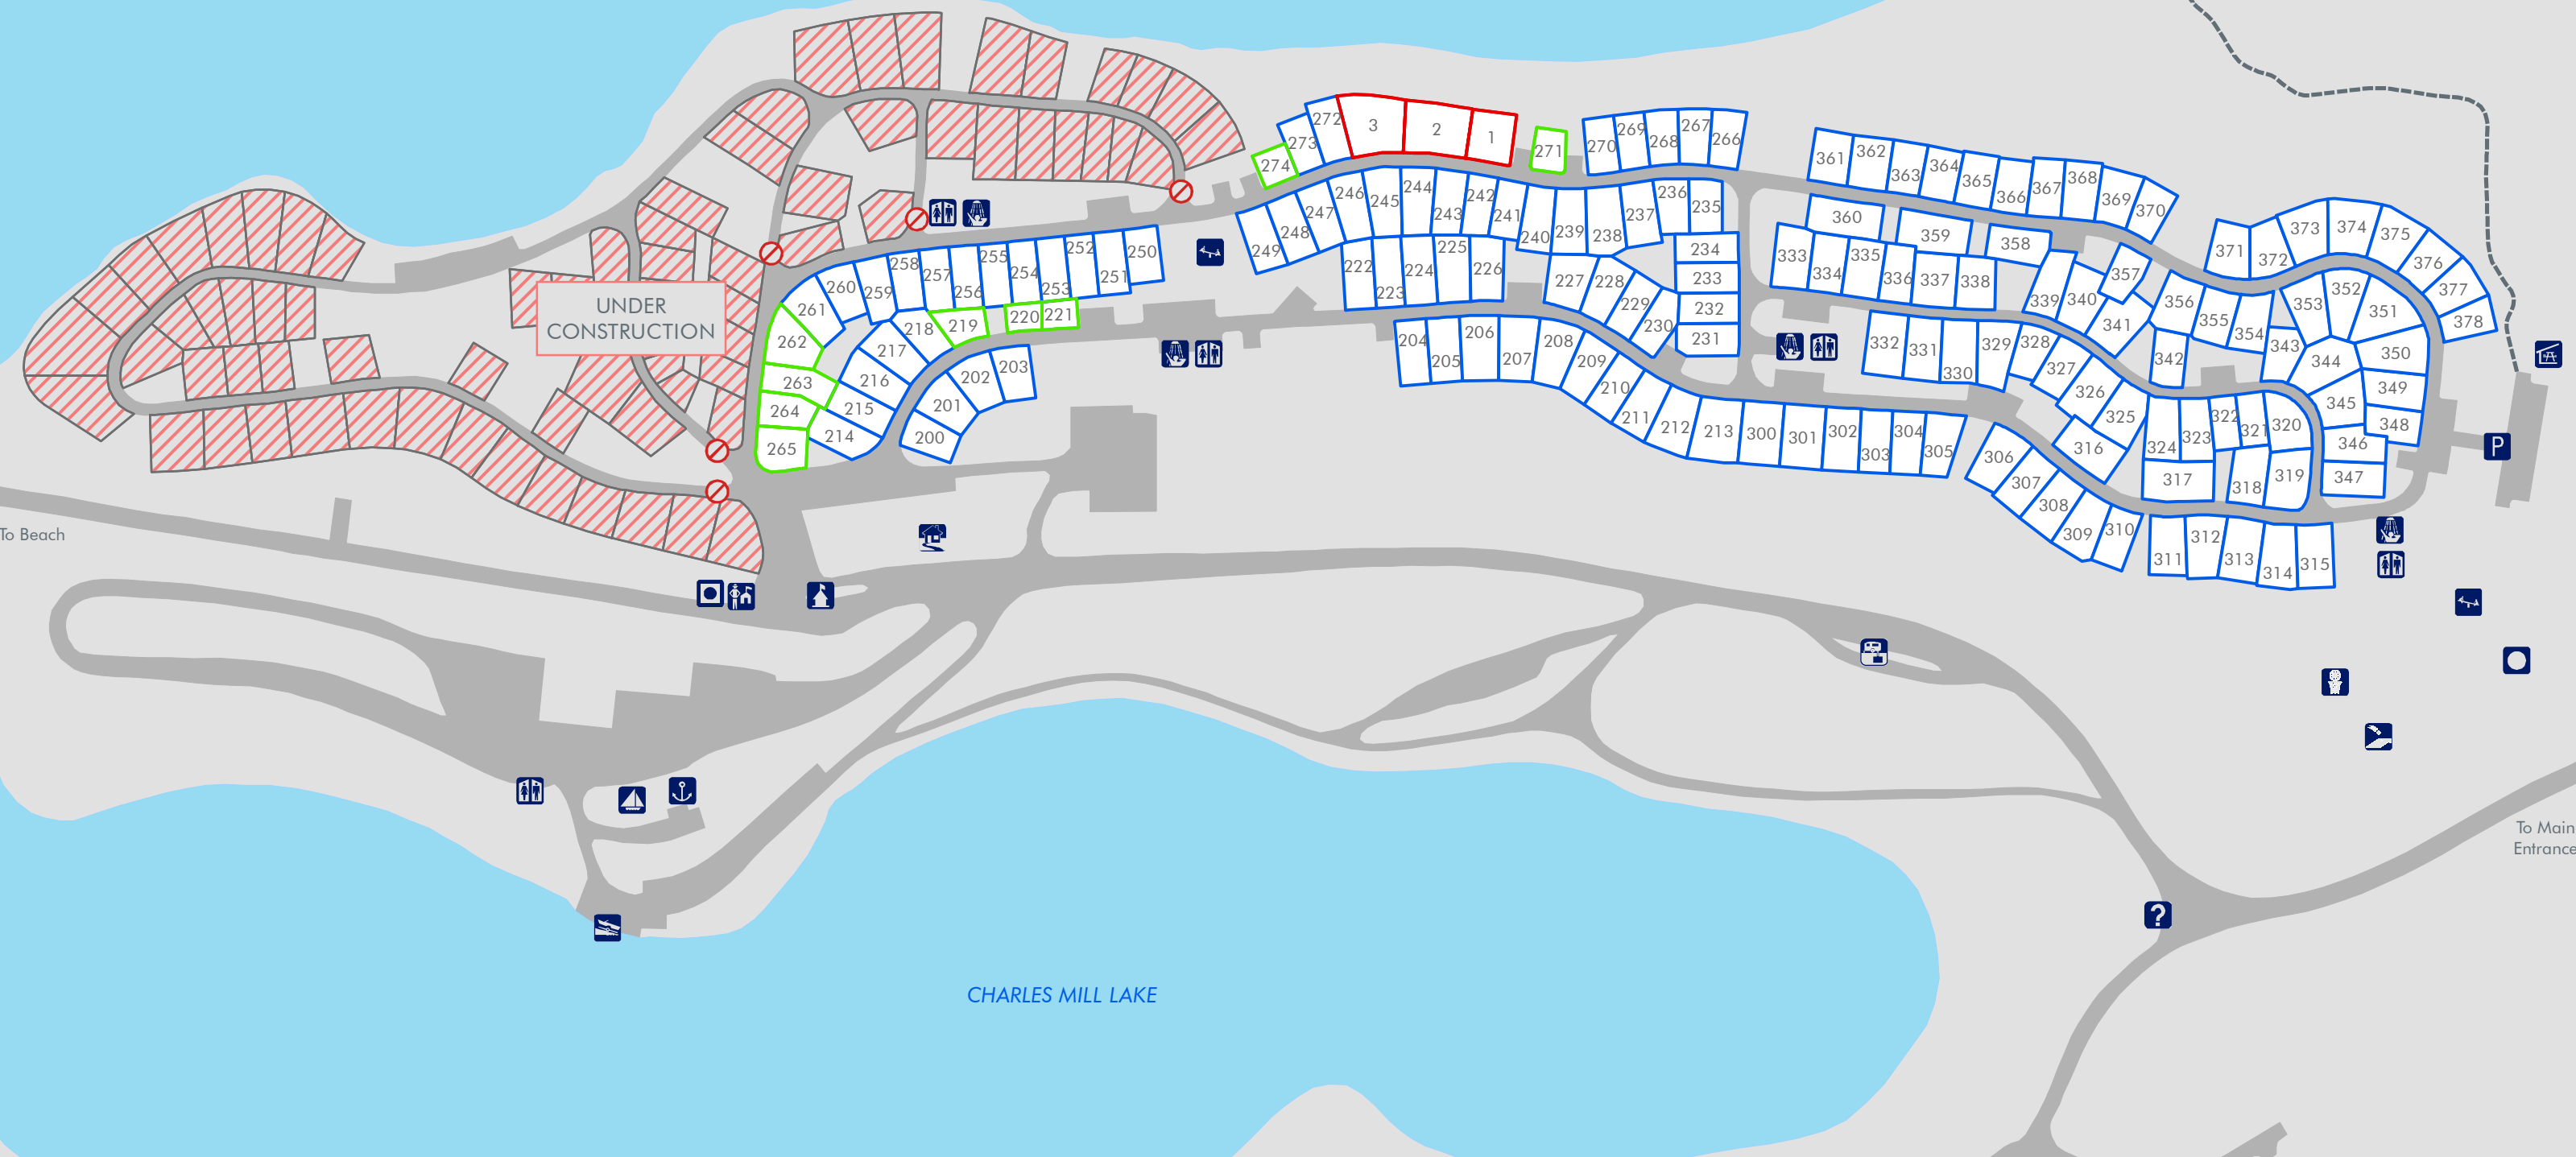

### Charles Mill Lake Park Main Campground Area

0 250 Feet

Source: MWCD. Map is for illustrative purposes only. Campsite locations & dimensions are not to scale. Actual site dimensions can vary.

- |                |                        |                   |                |                    |                |                    |
|----------------|------------------------|-------------------|----------------|--------------------|----------------|--------------------|
| Basketball     | Dock                   | Information Kiosk | Playground     | Shower House       | Road           | Under Construction |
| Boat Ramp      | Dump Station           | Marina            | Picnic Shelter | Shuffleboard/Bocce | Full Hookup    |                    |
| Boat Rental    | Gatehouse              | Park Office       | Ranger Station | Road Closure       | Primitive Site |                    |
| Cornhole Court | Hand Unit Dump Station | Parking           | Restroom       | Trail              | Camper Cabin   |                    |

To Mifflin

CHARLES MILL LAKE

Eagle Point

To Mansfield

Main Campground

Area Under Construction

See reverse side for detailed map

MUSKINGUM WATERSHED CONSERVANCY DISTRICT